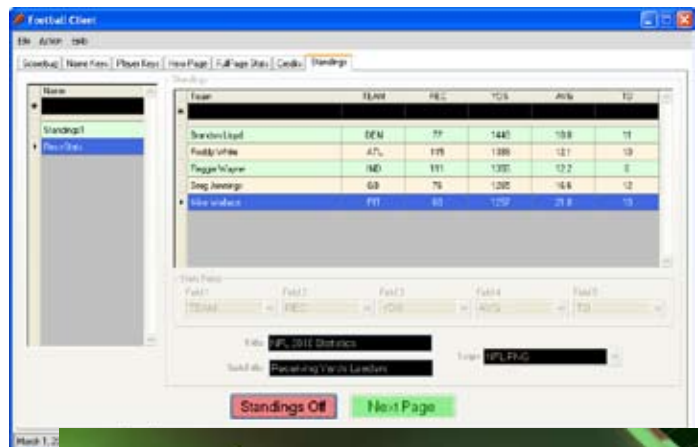

Your Broadcast Will Be a Touchdown

Out of the box, BL Scorebug for football can be up and running in 10 minutes. With an easy to use interface, your operators will be confident doing a live broadcast in no time. Quickly add any teams including the NFL league.

Take a Knee, Operators

Scorebug for football gives operators quick keys for most recently used activities such as downs, yards to first down, flag thrown and quickly animating the bug on and off. You will be up and running in no time with the intuitive and easy to use Scorebug for football interface.

Two Point Conversion

For added value, Scorebug comes with built in layouts for lower thirds or full screen messages. Handle coming-ups and credits right from Scorebug. BL Scorebug for football also supports a station bug or sponsor logo bug for branding or realizing ad revenue.

Ask about BL Soft turnkey systems for this solution.

Scorebug for MVP

Supporting SD and HD, Scorebug also supports switching broadcast layout graphic templates for special broadcasts. Easy to use and powerful, you will want BL Scorebug on your roster this season.