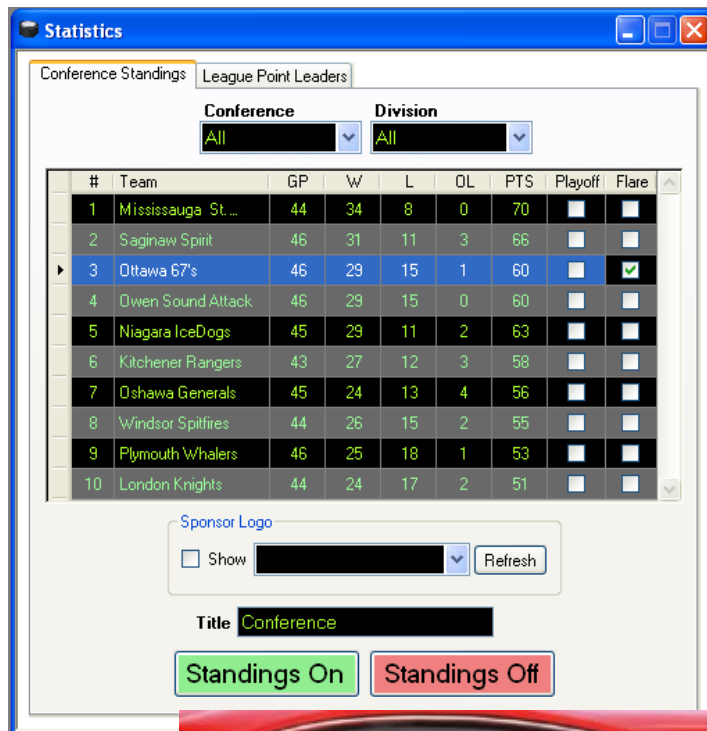

Scorebug for MVP

Supporting SD and HD, Scorebug also supports switching broadcast layout graphic templates for special broadcasts. Easy to use and powerful, you will want BL Scorebug on your roster this season.