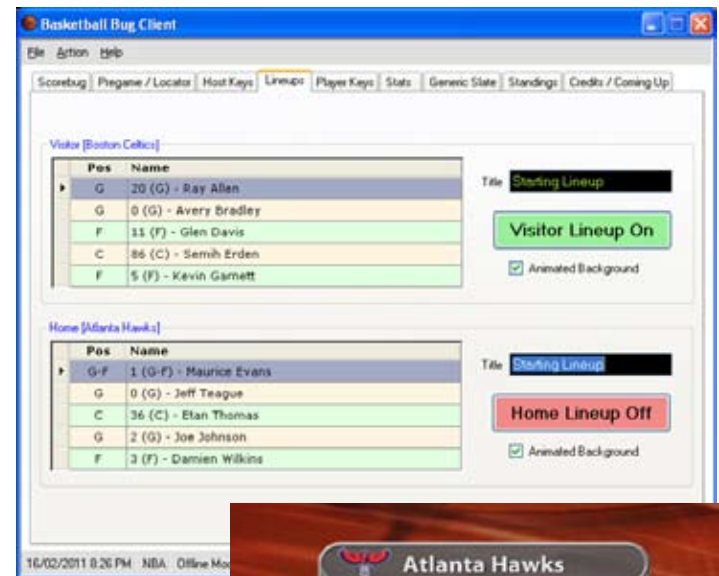

Output Options

BROADCAST Scorebua

PAGE 11

Scorebua LITE

PAGE 12

Hit the Court Running

Out of the box, BL Scorebug for basketball can be up and running in 10 minutes. With an easy to use interface, your operators will be confident doing a live broadcast in no time. Quickly add any teams including NBA and NCAA leagues.

From Center Court

Drive scoring manually using quick increment power keys or connect to Whiteway, Daktronics and OES scoreboard controllers for automated score updates.

Leave Your CG Benched

With extensive broadcast quality layouts including pregame, locator, host keys, lineups, player keys, stats, standings, credits, coming-ups and a generic template for anything else you could possibly need for your game titling. BL Scorebug for basketball also supports a station bug for branding or sponsor logo bug for realizing ad revenue.