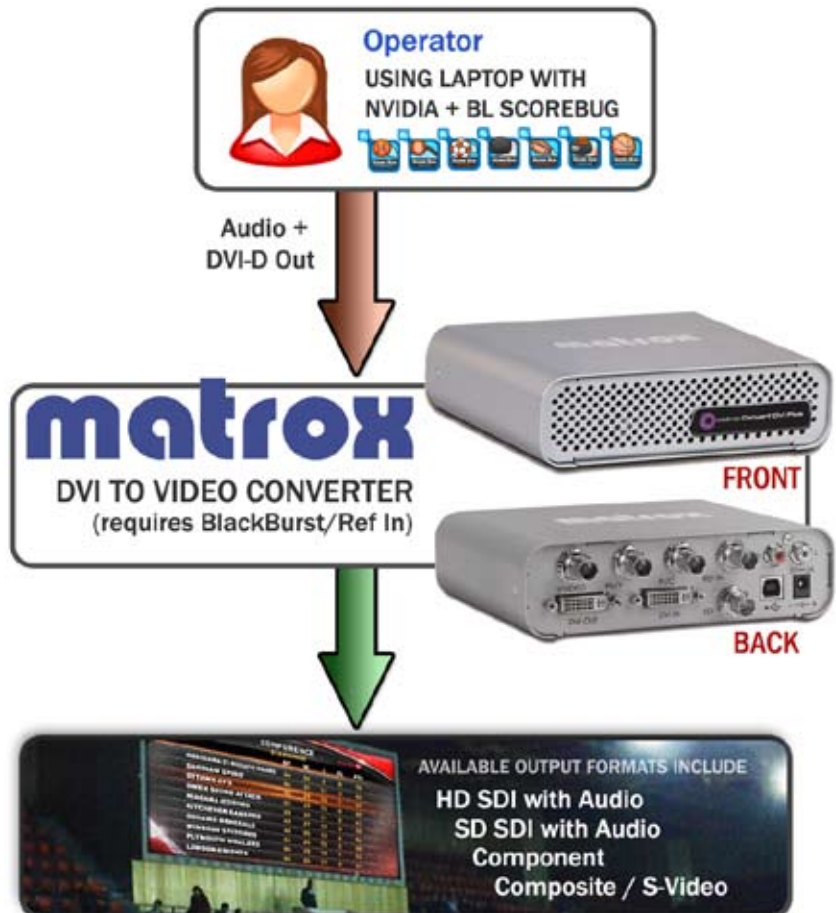

Scorebug LITE

CONFERENCE STANDINGS						
GP	W	L	OL	PTS	Points Per Game	
MISSISSAUGA ST. MICHAELS MAJORS	44	34	9	0	70	
SAGINAW SPIRIT	46	31	11	3	46	
OTTAWA 67'S	45	32	10	1	40	
OWEN SOUND ATTACK	45	29	15	0	40	
NIAGARA ICEDOGS	45	29	11	2	33	
KITCHENER RANGERS	43	27	12	3	38	
OSHAWA GENERALS	45	24	13	4	36	
WINDSOR SPITFIRES	44	26	15	2	35	
PLYMOUTH WHALERS	44	25	18	1	33	
LONDON KNIGHTS	44	24	17	2	31	

Real Time Scoring and Game Status On A Budget

Low Cost Broadcast Solution

If you need a cost effective Scorebug broadcasting solution, Scorebug Lite is for you. Compatible with all our Scorebug flavours, Scorebug Lite is a completely portable solution priced to fit your budget.

High Quality Output

With 10 minutes of setup you can be outputting in full 1080i HD resolution or choose to downscale to 720p. Choose options to convert to animorphic, letterbox or centre cut.

Technical Specs

Scorebug Lite uses DVI-D output from a NVIDIA GT/GTX/FX graphics card and a Matrox DVI to video converter

- supports NTSC, PAL, NTSC-EIAJ, 1080i, 720p with 4 channels of SDI embedded 24-bit audio.
- Supports component, s-video and composite output
- Digital or analog video can be tied into luminance keyer of most broadcast switchers
- Supports SD analog black burst (bi-level) or HD tri-level sync. Timing offset controls provided.