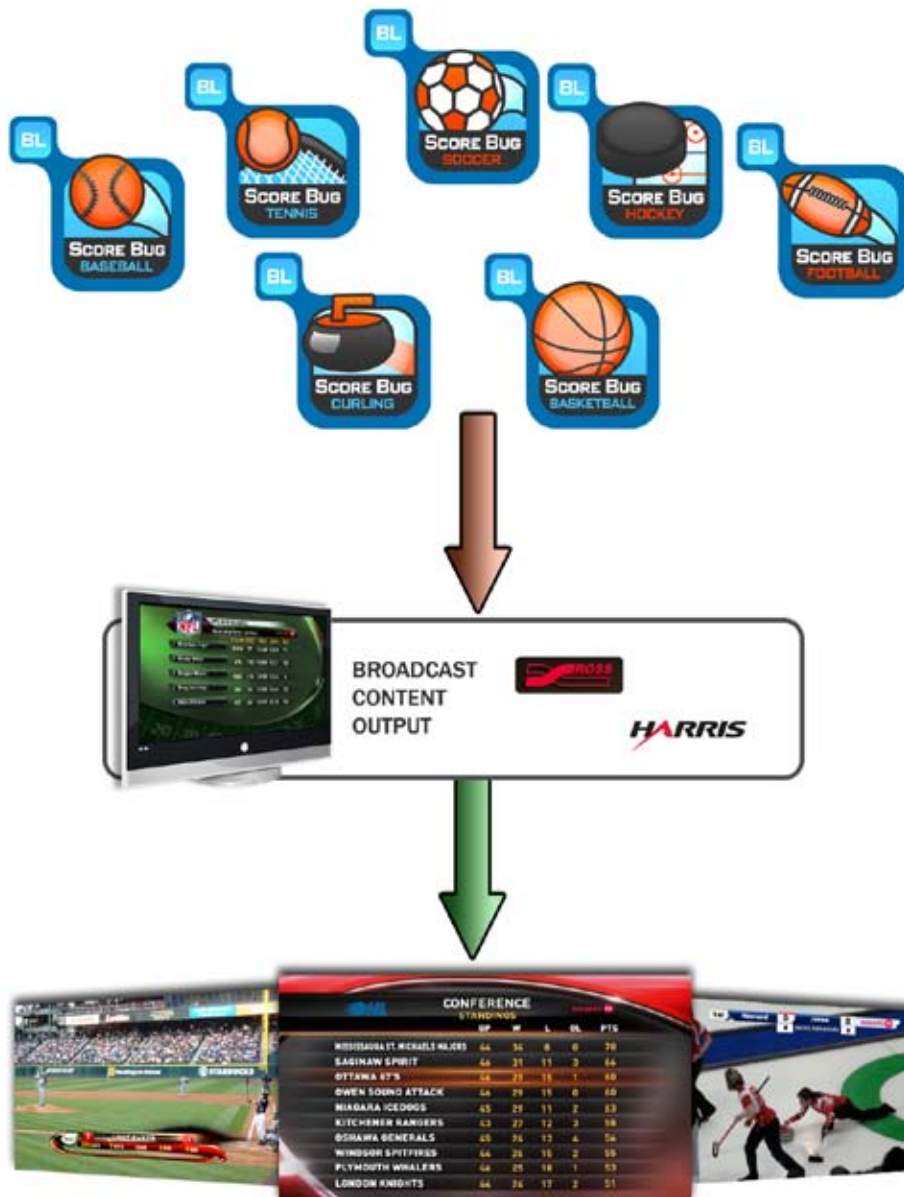

Real Time Scoring and Game Status for Live Sports Telecasts

The Power to Broadcast

Combine any BL Scorebug with our Harris or Ross Broadcast hardware for the ultimate in high quality broadcast output. Simultaneously broadcast in SD and HD for both markets.