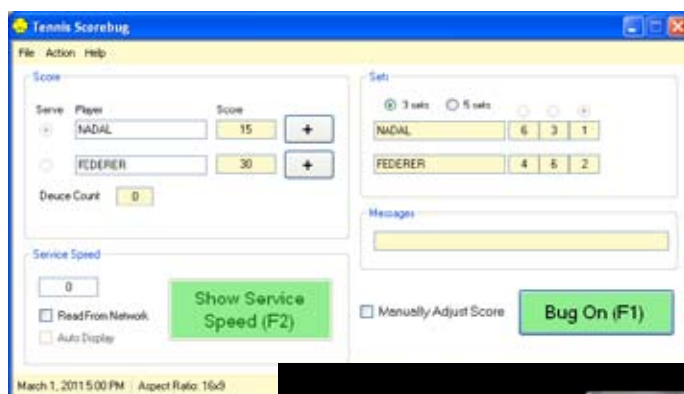

Ask about BL Soft turnkey systems for this solution.

Scorebug for MVP

Supporting SD and HD, Scorebug also supports switching broadcast layout graphic templates for special broadcasts. Easy to use and powerful, you will want BL Scorebug on your roster this season.

Serve a Broadcasting Ace

Use BL Scorebug for tennis and you will be serving great tennis graphics in 10 minutes. With an easy to use interface, your operators will be confident doing a live broadcast in no time. Quickly add your competitors and you are ready to cover the game.