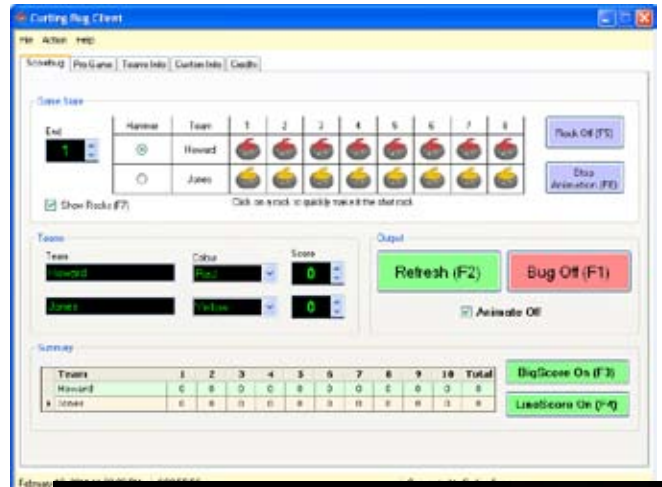

Scorebug Lite

A completely portable broadcast Scorebug solution to fit your budget.