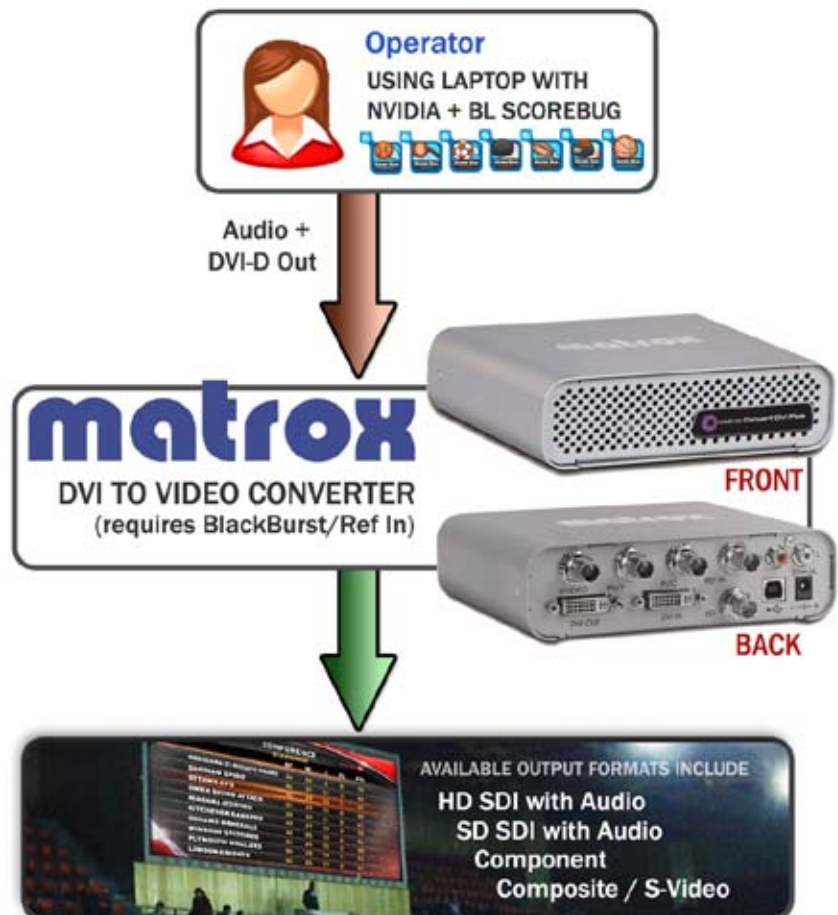

### Low Cost Broadcast Solution

If you need a cost effective Scorebug broadcasting solution, Scorebug Lite is for you. Compatible with all our Scorebug flavours, Scorebug Lite is a completely portable solution priced to fit your budget.

### High Quality Output

With 10 minutes of setup you can be outputting in full 1080i HD resolution or choose to downscale to 720p. Choose options to convert to animorphic, letterbox or centre cut.

### Technical Specs

Scorebug Lite uses DVI-D output from a NVIDIA GT/GTX/FX graphics card and a Matrox DVI to video converter

- supports NTSC, PAL, NTSC-EIAJ, 1080i, 720p with 4 channels of SDI embedded 24-bit audio.
- Supports component, s-video and composite output
- Digital or analog video can be tied into luminance keyer of most broadcast switchers
- Supports SD analog black burst (bi-level) or HD tri-level sync. Timing offset controls provided.