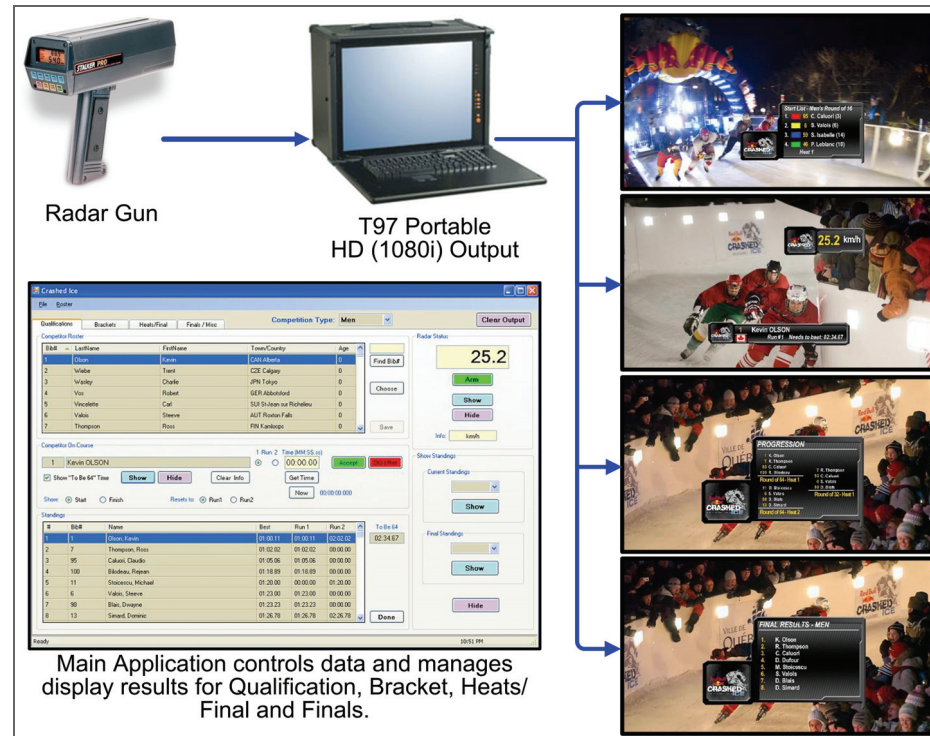

Case Study

Red Bull/ Alpha Sports/ TSN – Red Bull Crashed Ice 2009

Customer: Red Bull/ Alpha Sports/ TSN
Application: Race Results Display Solution
Platform: Inscriber/Harris RTX G3 HD platform

Red Bull and Alpha Sports required a real-time HD display solution to overlay race results for the Red Bull Crashed Ice 2009 Telecast on TSN.

- Solution interprets race data to output track positions during race and finish times as they occur.
- System preserves all racer progress to track racers through heats and provide on the fly heat/ bracket displays.
- Application instantly outputs racer name, origin, country flag as lower thirds and optional headshot graphics for camera pans during race starts.
- Radar gun captures racer current speed direct to air.
- System also provides the ability to export race data for connectivity with other broadcast display systems. (Inscriber, Chyron, Pinnacle or Vizrt)
- Complete solution is ready for broadcast in less than 5 minutes.