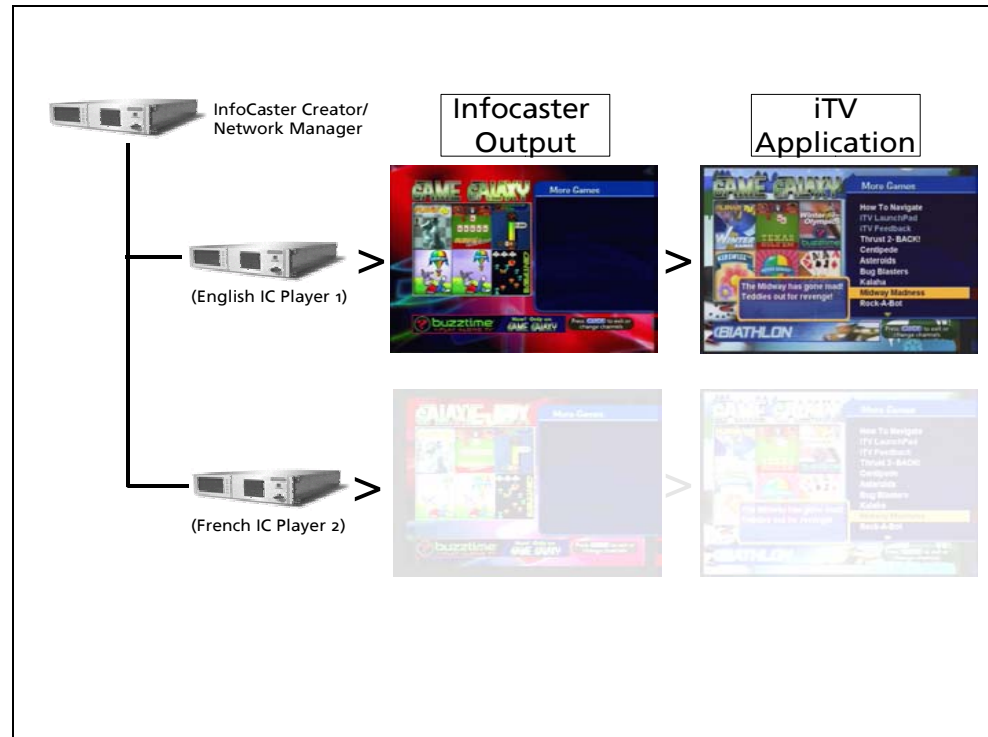

Case Study

INCA Infocaster generates background layouts for Bell ExpressVU's iTV game portal.

Customer: Bell ExpressVU
Application: Background generator for iTV application
Solution: INCA Infocaster Creator, Infocaster Players and Infocaster Network Manager
Platform: INCA Infocaster

Bell ExpressVU required a multi-zone SDI display solution to provide dynamic backgrounds for their game portal, Game Galaxy. Infocaster manages, schedules and displays English and French animated graphic backgrounds for their iTV application.

- Infocast is created with English and French animations.
- Conditional playback offsets playback sequence of animations.
- English/French Infocast is published to both Infocaster players.
- Animations and content on both players are updated while the current Infocast is playing.
- iTV application is overlay on Infocaster SDI output.