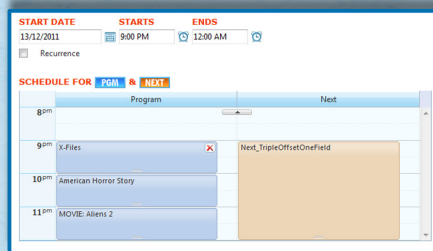

3D models can be animated by segment for captivating effects.

Using predefined resource tags in your scenes, an entire channel can be run with less than a dozen dynamic boards.

Object	X-Pos	Y-Pos
L3Sponsor		
DirLight1	960.00	360.00
Sponsor	992.00	171.00