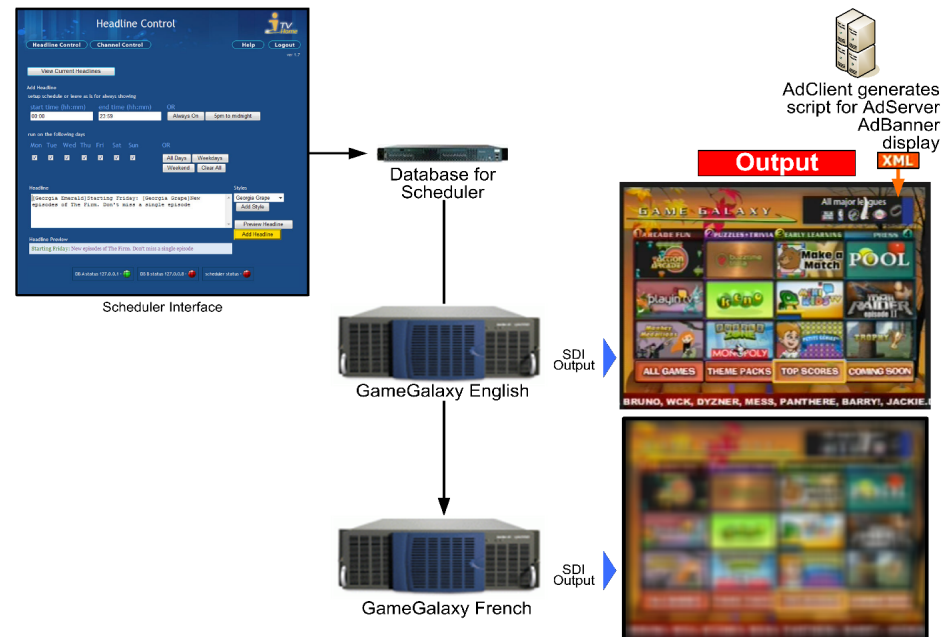

## BellTV iTV Game Portals.

**Customer:** Bell ExpressVU - Game Galaxy 4  
**Application:** iTV English and French Portal  
**Solution:** Web-based Headline Control Scheduler and Bannister Lake AdServer with GChannel  
**Platform:** Harris GChannel with RTXPorts

Bell ExpressVU required an enhanced display solution to provide dynamic visual content for their next generation game portal, Game Galaxy 4. This GChannel solution manages, schedules and displays English and French animated content for their iTV game portal.

- Infocast is created and published with English and French animations.
- Conditional playback offsets playback sequence of animations.
- Promotions and text styles for crawl messages are entered in the Headline Control Scheduler.
- Bannister Lake AdServer on both GChannel systems reads incoming AdClient XML scripts and manages the output and display of AdBanners for advertising and promotions.
- iTV application provides overlay on GChannel SDI output before transmission.