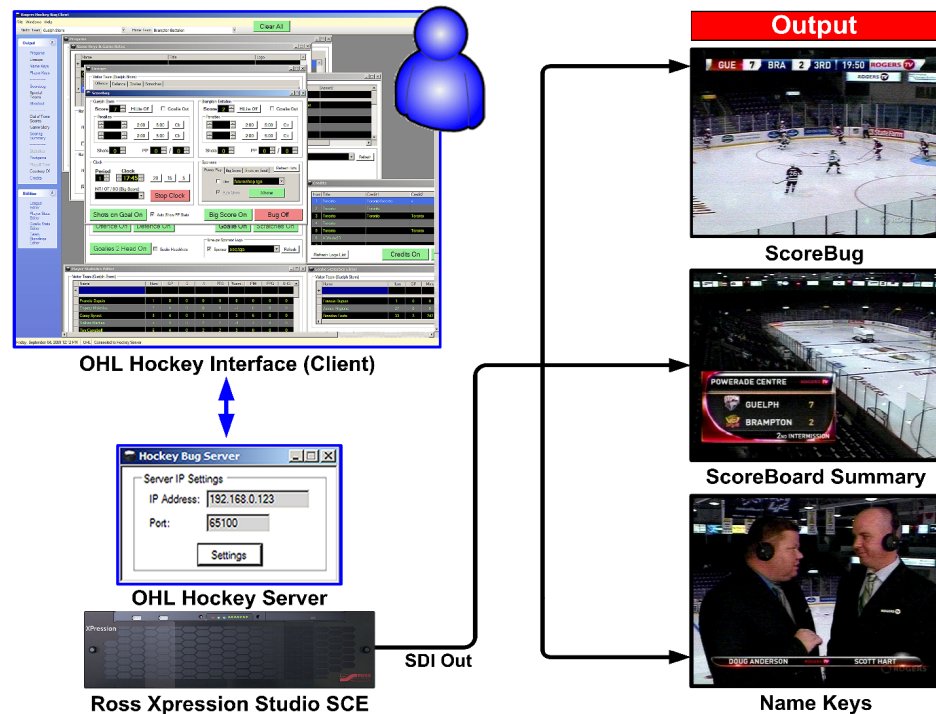

Case Study

RogersTV - OHL Hockey Application

Customer: Rogers TV
Application: OHL Hockey Application
Platform: Ross Xpression Studio SCE

Rogers TV required a comprehensive and intuitive client/server application to drive on air graphics for their coverage of the 2009 OHL Hockey season. The Ross Xpression Studio SCE platform and OHL Hockey application ensures on air graphic and branding consistency for every Rogers TV OHL telecast.

- The Hockey Client interface controls the Hockey Server residing on Xpression Studio.
- Group One provides the operator with forms and presets to display Pregame, Lineups, Name and Player Keys information.
- Scorebug group has individual applications to control the ScoreBug, Special Teams and Shootout information.
- Forms are provided for Out of Town Scores, Game Story, Scoring Summary, Statistics, Post Game, Playoff Tree and Credits.
- Utilities are provided with internet connection to update the local database of Players, Goalie and League statistics anytime during the game.
- Built in League Editor allows support for other Hockey Leagues.
- Hockey Client can run locally on Xpression Studio or remote PC as a backup client.
- Native HD 1080i Xpression project file is down converted internally in real time by Xpression providing NTSC 4:3 output.